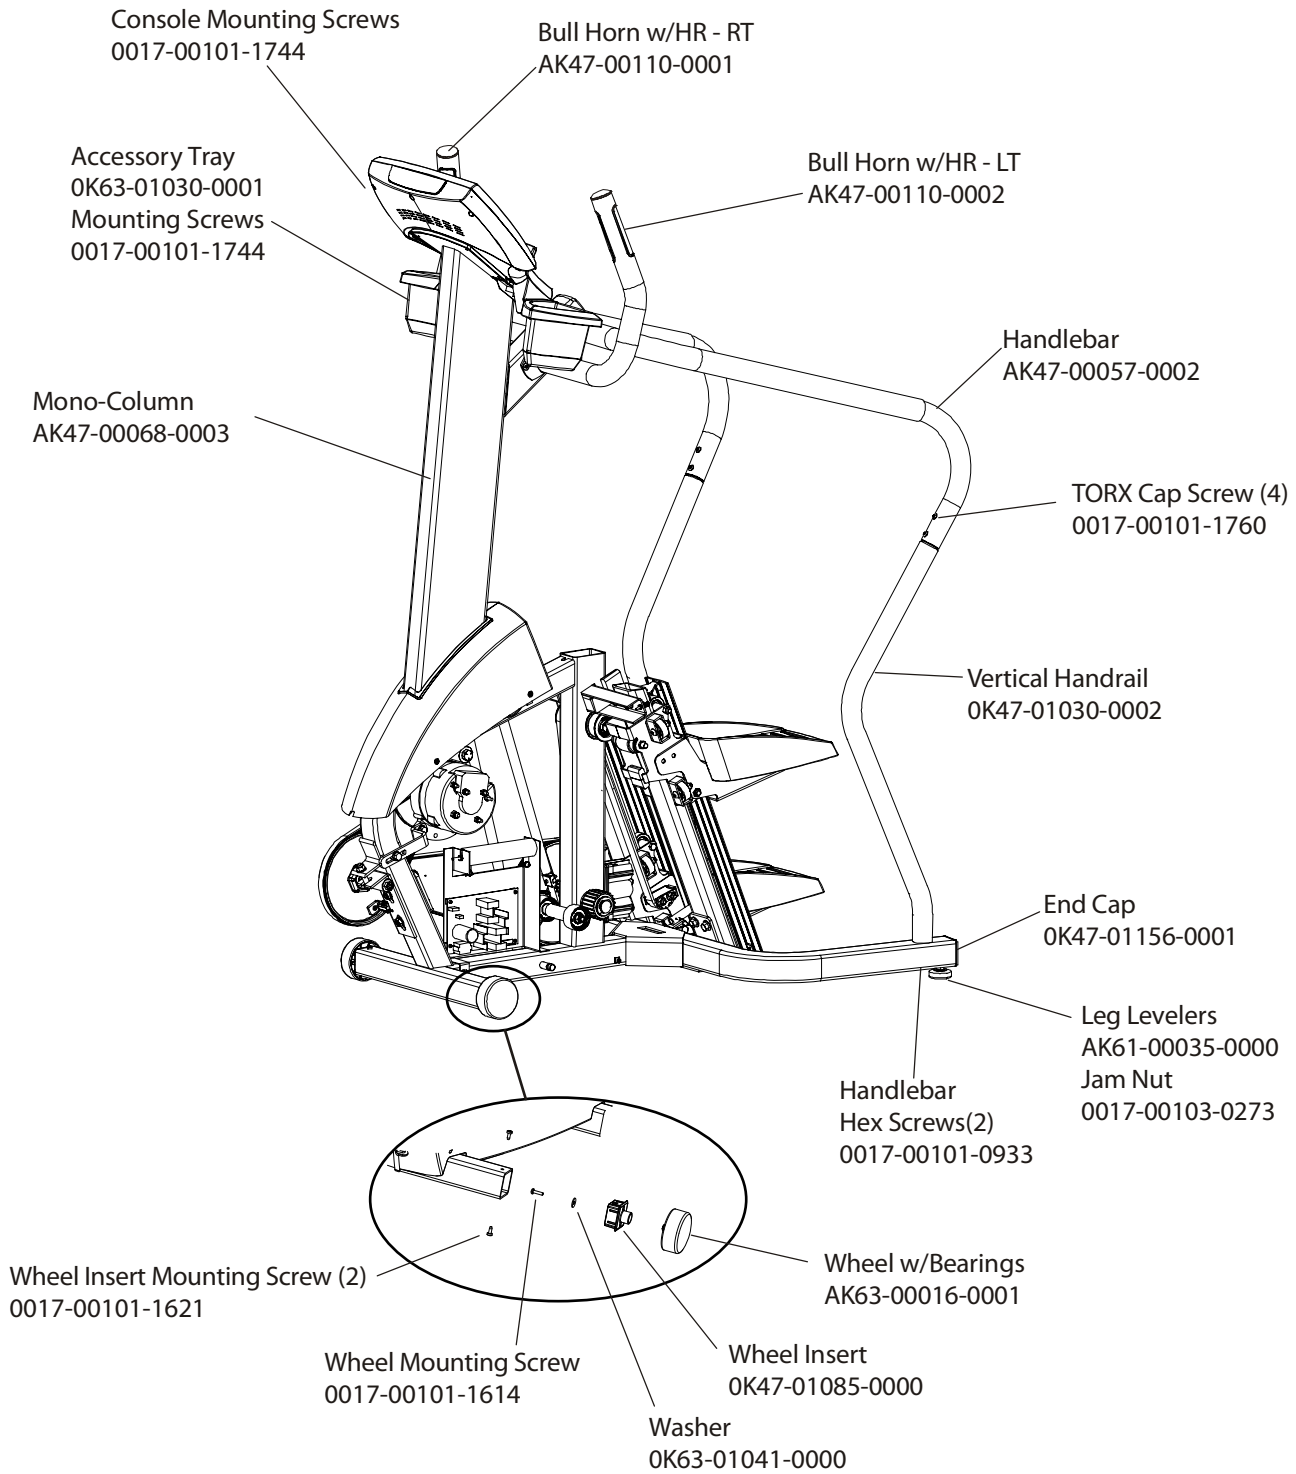

# LifeFitness

ARCTIC SILVER 95Si Stairclimber

Customer Support Services  
**PARTS MANUAL** rev 05 Apr 2011

	Page
Console Components.....	4
Frame Components .....	5
Shrouds and Pedal Tube.....	6
Pedal Assembly .....	7
Clutch/Shaft/Pulley Assembly .....	8
Left Clutch Assembly .....	9
Crossover Pulley Assembly.....	10
Alternator Assembly .....	11
Guide Rollers.....	12
Power Control Board and Resistors .....	13
Polar Receiver Assembly .....	14
Cables.....	15

Description	Part No.
Operation Manual	M051-00K47-A025
Hardware Bag	AK47-00106-0000
Touch-up Paint: Spray Can 0.5 oz. Bottle w/Applicator 0.33 oz. pen	0017-00008-0204 0017-00008-0205 0017-00008-0206
Service Manual	M051-00K47-A013

Language	Part No.	
	Console Assembly	Overlay/Bezel/Switch Assembly
Eng Met	AK47-00094-0001	AK47-00098-0001
Ger Met	AK47-00094-0003	AK47-00098-0003
Spn Met	AK47-00094-0004	AK47-00098-0004
Jap Met	AK47-00094-0006	AK47-00098-0006
Frn Met	AK47-00094-0007	AK47-00098-0007
Itl Met	AK47-00094-0008	AK47-00098-0008
Dut Met	AK47-00094-0009	AK47-00098-0009
Por Met	AK47-00094-0010	AK47-00098-0010

ARCTIC SILVER 95Si  
Shrouds and Pedal Tube

95S-0XXX-02  
S/N ACF10000 and up

Description	Part No.
Domestic 120/60 Battery Charge w/Cord	118E-00001-0165
Universal Battery Charger w/o Line Cord	118E-00001-0166
Line Cord 220V/60Hz	0017-00003-0704
Line Cord 100V/50Hz	
Line Cord 240+	0017-00003-0918
Line Cord 220V/50Hz	0017-00003-0691
Line Cord 200V/50Hz	
Line Cord 230V/50Hz	